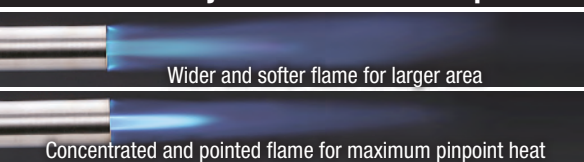

NEW

DUEL GAS CONTROLS: REAR REGULATOR KNOB AND NEWLY DEVELOPED IGNITION TRIGGER

- EQUIPPED FOR ONE HAND OPERATION
- SUPER HIGH HEAT (2700°F/1500°C)
- ADJUSTABLE FLAME SHAPE & STRENGTH
- ANTI-FLARE FEATURE
- HOLD BUTTON FOR CONTINUOUS OPERATION

Stabilizing Plate Included

Equipped with a Hold Button

Product Name	Professional Torch Burner "PRO PLUS"
Model	CB-TC-CJ
Max. Flame Temp	Approx. 2700°F/1500°C
Burning Time	Approx. 1 hour 40minutes (Iwatani Butane Fuel 8oz)
Units/Case	12 units
Case Dimentions	19.53"(W) x 8.90"(D) x 9.30"(H)
Unit/Case Weight	0.73lbs/10.2lbs
UPC Code	0-22918-10123-5

The stabilizing plate attaches to the butane canister for more stable and safer operation.

When the Hold Button is depressed, flame will stay ignited when the trigger is released.

Adjustable Flame Shape for Multiple Application